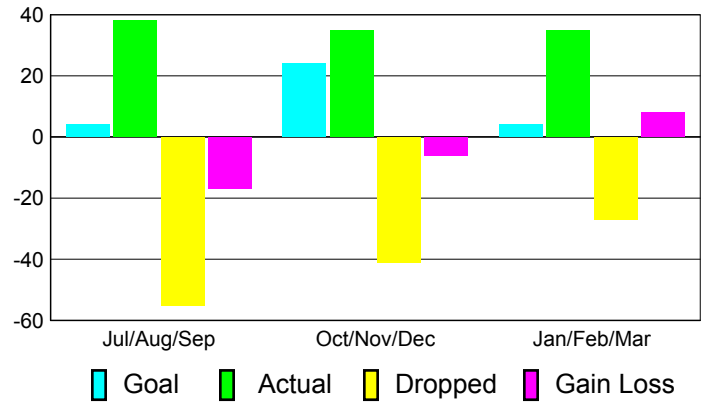

### YTD Status Quo Clubs 2010-2011

Status Quo Clubs Compared to Status Quo Members

## MEMBERSHIP

**Membership Results  
2010-2011**

**Membership  
2009-2010**

Month	Net Memb Goal	Actual New Memb	Actual Dropped Memb	Gain/Loss of Memb	Gain/Loss of Memb
Jul/Aug/Sep	4	38	-55	-17	-3
Oct/Nov/Dec	24	35	-41	-6	-1
Jan/Feb/Mar	4	35	-27	8	22
<b>Totals</b>	<b>32</b>	<b>108</b>	<b>-123</b>	<b>-15</b>	<b>18</b>

### Membership Results 2010-2011

Goal, New, Dropped, Gain/Loss

### Comparison of Membership Gain/Loss

Current Year Compared to the Previous Year