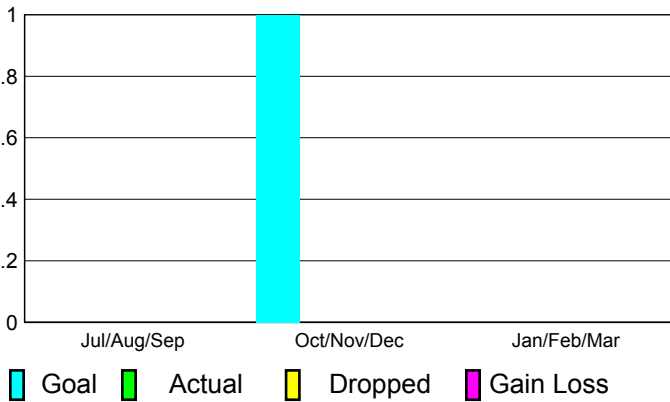

## CLUBS

**Club Results  
2010-2011**

**Clubs  
2009-2010**

Month	New Club Goal	Actual New Clubs	Actual Dropped Clubs	Gain/Loss of Clubs	Gain/Loss of Clubs
Jul/Aug/Sep	0	0	0	0	0
Oct/Nov/Dec	1	0	0	0	0
Jan/Feb/Mar	0	0	0	0	0
<b>Totals</b>	<b>1</b>	<b>0</b>	<b>0</b>	<b>0</b>	<b>0</b>

### Club Results 2010-2011

Goal, New, Dropped, Gain/Loss