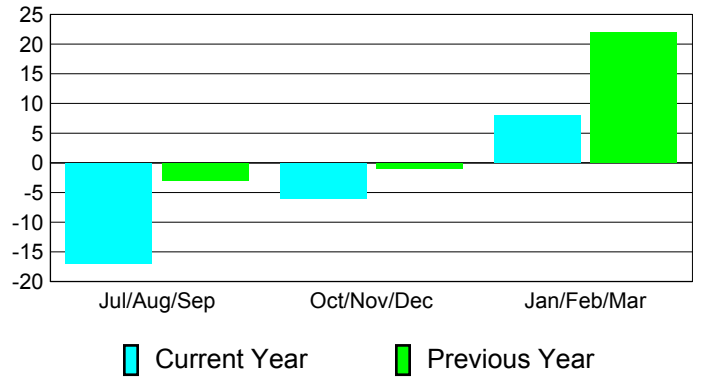

Gender Comparison 2010-2011

Jul/Aug/Sep

Oct/Nov/Dec

Jan/Feb/Mar

Male

Female